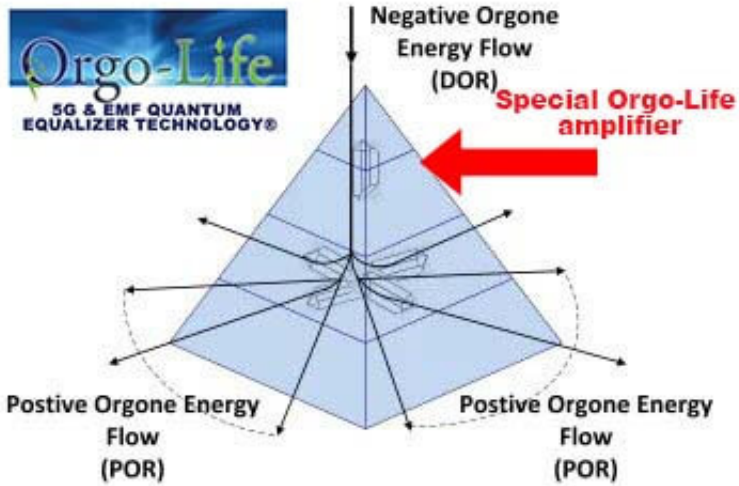

DESCRIPTION :

- Ideal for wish manifestation, potency boost and ultimate power
- The shape of the pyramid represents the fire element, its direction is South.
- Similar to traditional incense (specifically sandalwood), this pyramid can be used to connect with divinity, ancestors, beings on higher planes (facing east).
- Active allows to multiply x 1000 times the power
- Bright LED that stays on to indicate Active mode
- Also works great when not plugged in, in passive mode
- Over 15 different stones inside for amazing benefits
- Metal of Titanium, Copper, Iron, and Aluminum

The Orgo-Life is created by the process of mixing polyester resin, crystals and metal. When the resin hardens, it shrinks and exerts pressure on the crystal. This pressure changes the polarity of the crystal creating a piezoelectric effect on the surrounding dirty/chaotic electromagnetic fields, electromagnetic frequencies. This effect harmonizes negative electromagnetic fields, or DOR, into positive electromagnetic fields (negative ions), or POR.