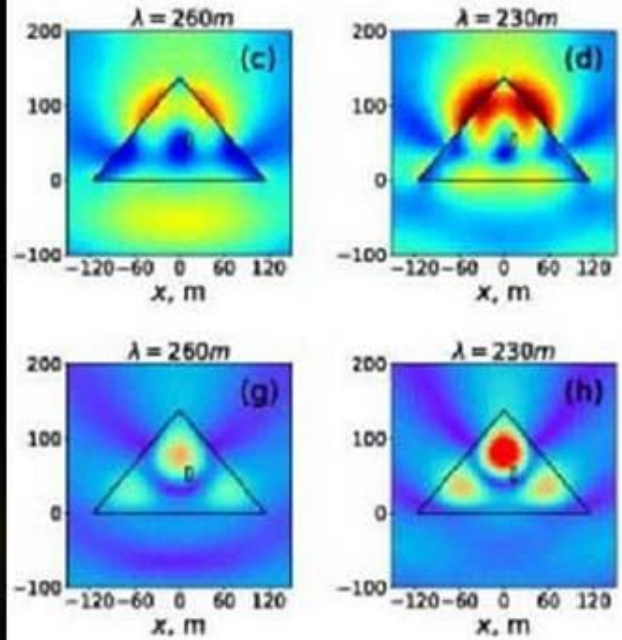

## DESCRIPTION :

- Ideal for manifesting wishes, increasing potency and ultimate power
- Comes with a flashing or non-flashing red LED light to indicate you are now in ACTIVE MODE.
- Over 2 lbs (900 - 1100 grams) of 9 x Himalayan Crystals
- The shape of the pyramid represents the fire element, its direction is South.
- Similar to traditional incense (specifically sandalwood), this pyramid can be used to connect with divinity, ancestors, beings on higher planes (facing east).
- Active allows to multiply x 1000 times the power
- Bright LED that flashes to indicate active mode
- Also works great when unplugged, in passive mode
- Over 20 different stones inside for amazing benefits
- Titanium, copper, iron and aluminum metal