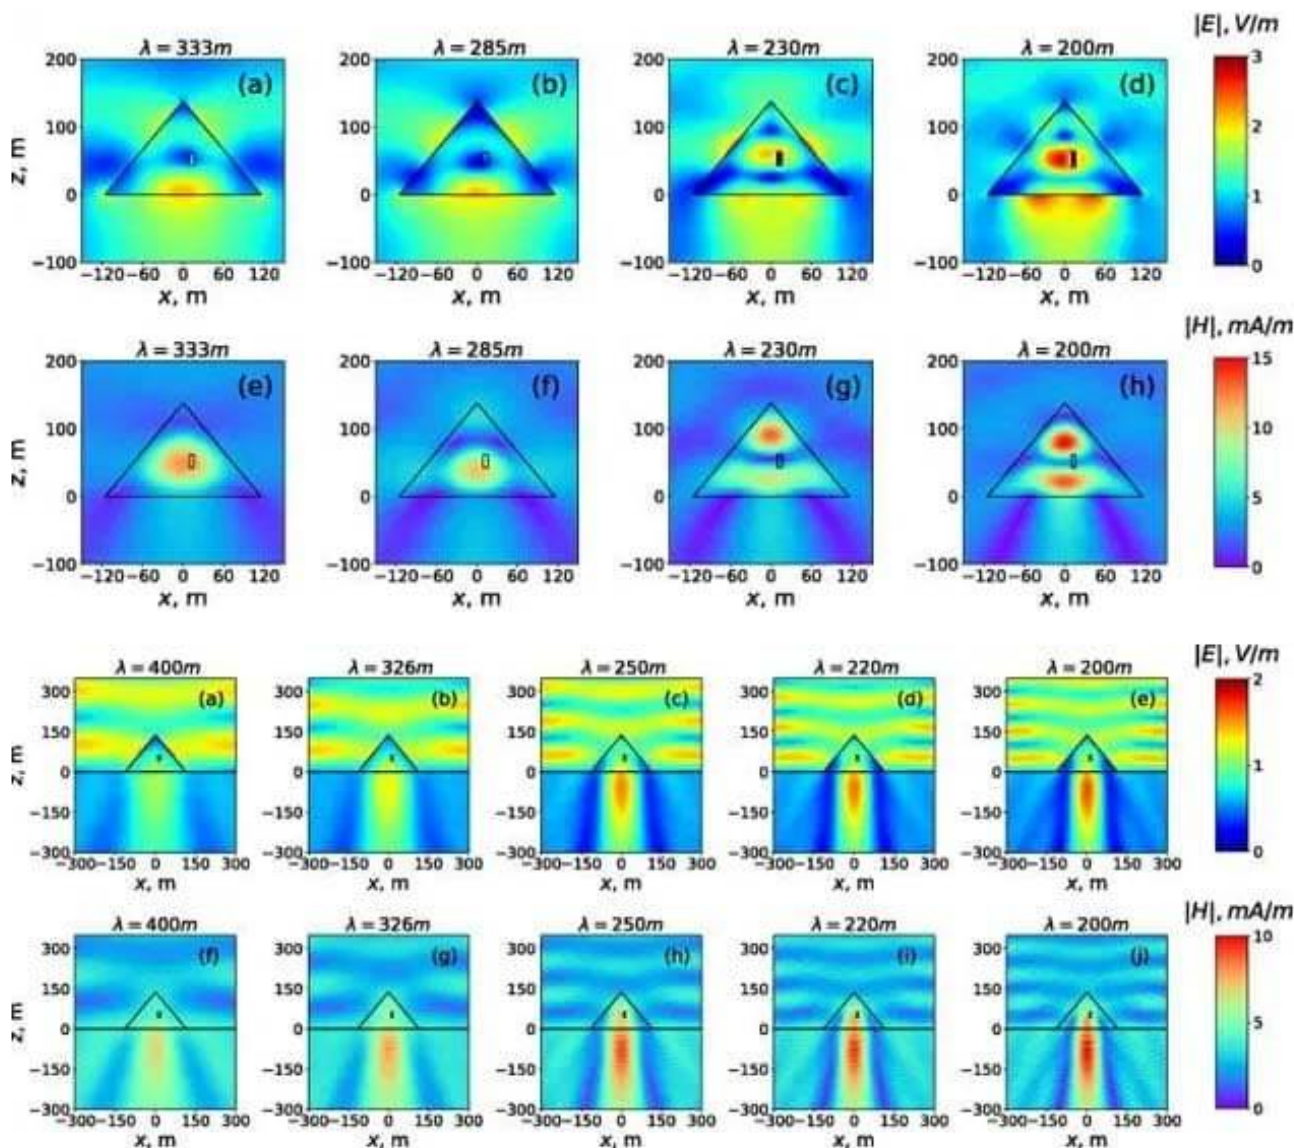

The special power of the pyramid can be best felt when the pyramid is aligned with the magnetic north pole. Countless researchers around the world have found that the pyramid shape alone has some remarkable energy properties.

All of our Orgo-Life pyramids contain 5 quartz crystal points (UL-3469) or 9 depending on the model (UL-3465). These are placed at the tip of the pyramid, and at its base pointing in the 4 directions (UL-3469) or 8 directions of Feng Shui depending on the model (UL-3465). The natural tips of the crystals help create an energy field.