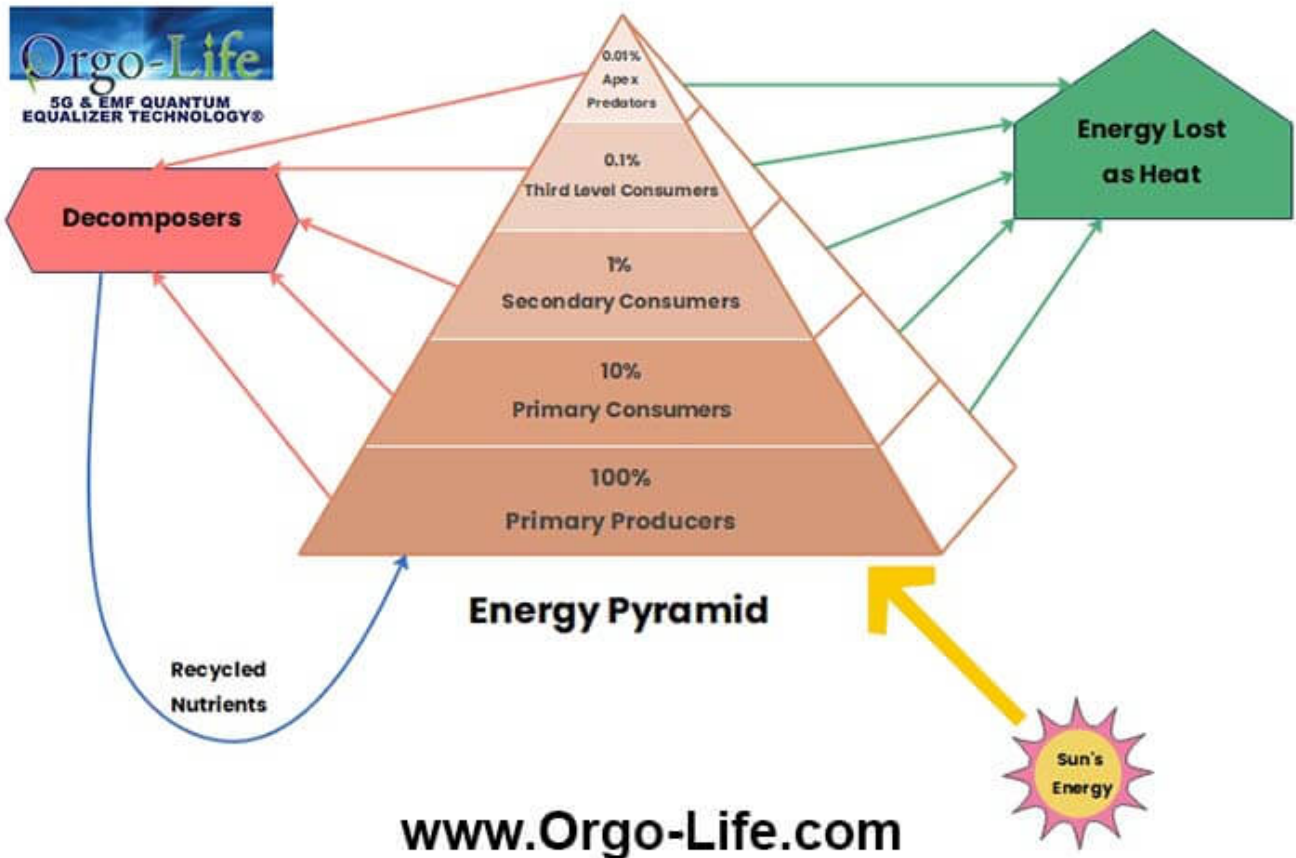

The pyramids therefore have a much stronger and more directed flow of energy and a wider radius of effect. Psychics and energy sensitive people will often observe a beam of energy coming out of the top of the pyramid - most people can feel this by waving their hand in the air above the pyramid and describing it as a feeling of warmth or tingling or pressure on the palm of the hand.

These Pyramids were created with the specific intentions of banishing negative energies and entities while cleansing home and person. The main intention is to bring harmony into all aspects of your life (the grounding). A pyramid functions as a transmitter to direct intention. By charging it with your thoughts, it will manifest and harmonize!