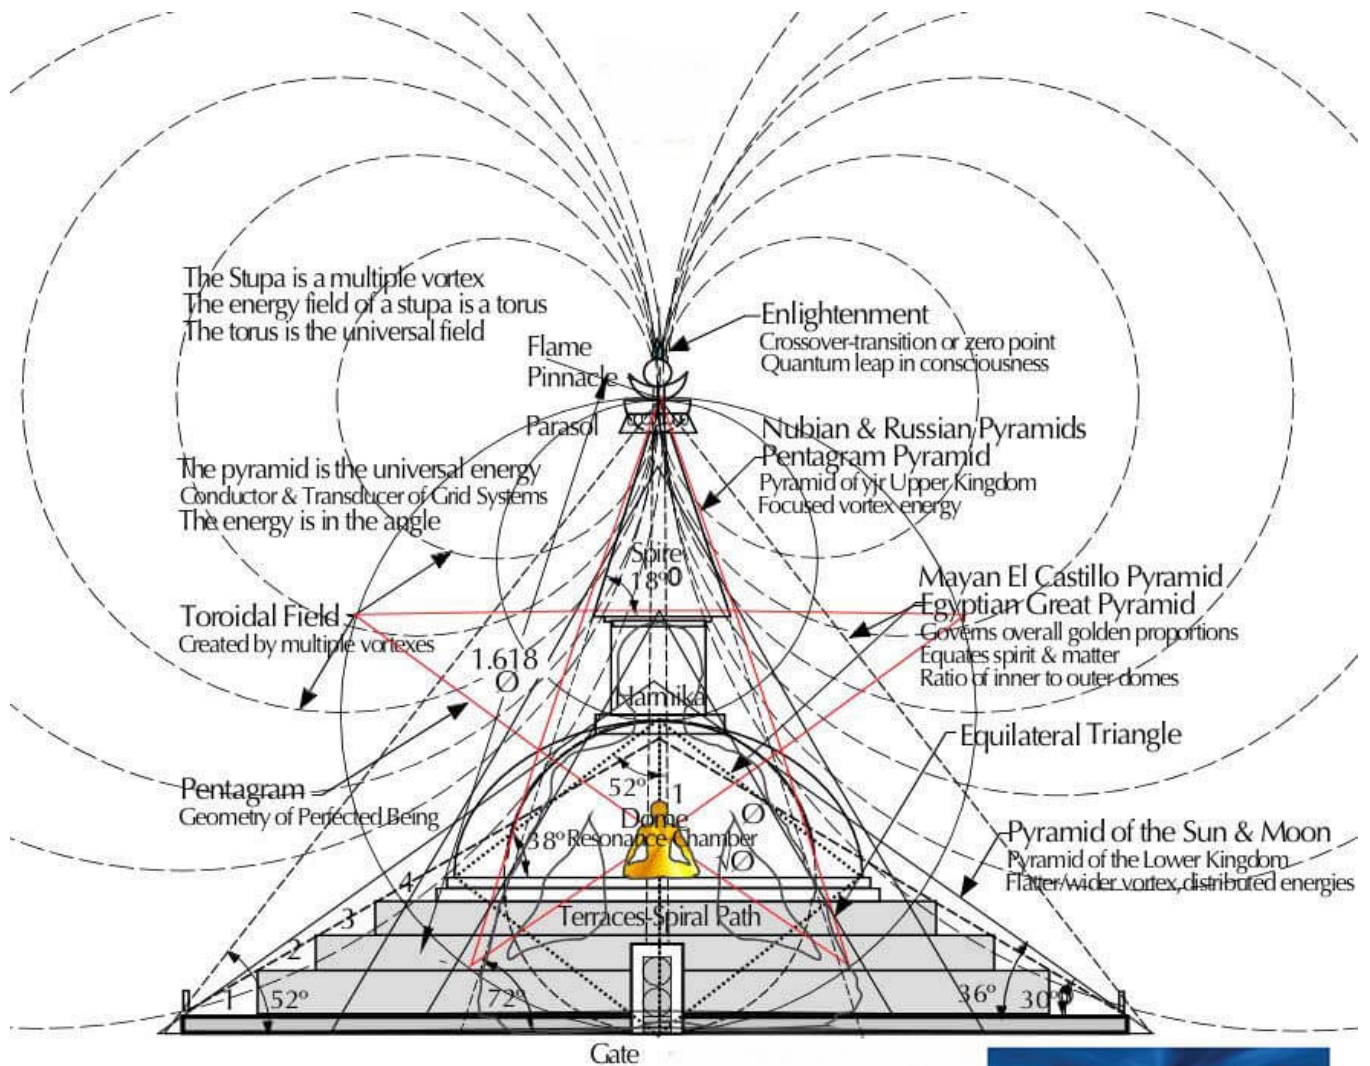

www.Orgo-Life.com

5G & EMF QUANTUM
EQUALIZER TECHNOLOGY®

FEATURES :

-More than 20 different stones inside for extraordinary benefits; -Semi-precious stones; Tiger Eye, Amethyst, Garnet, Jet Stones, Himalayan Quartz, Obsidian, Sodalite, Tera Hertz, Agate, Black Kyanite, Blue Kyanite, Selenite, Black Tourmaline, Neodymium and Ceramic Magnets, with 1 Copper Coil (at the base), Red Jasper, Clear Quartz, Copper Brass and Aluminum Metal, Gold Leaf, Turquoise, Labradorite, Red Ruby etc... Blue Sapphire Stone etc...

The Orgo-Life is created by the process of mixing polyester resin, crystals and metal. When the resin hardens, it shrinks and exerts pressure on the crystal. This pressure changes the polarity of the crystal creating a piezoelectric effect on the surrounding dirty/chaotic electromagnetic fields, electromagnetic frequencies. This effect harmonizes negative electromagnetic fields, or DOR, into positive electromagnetic fields (negative